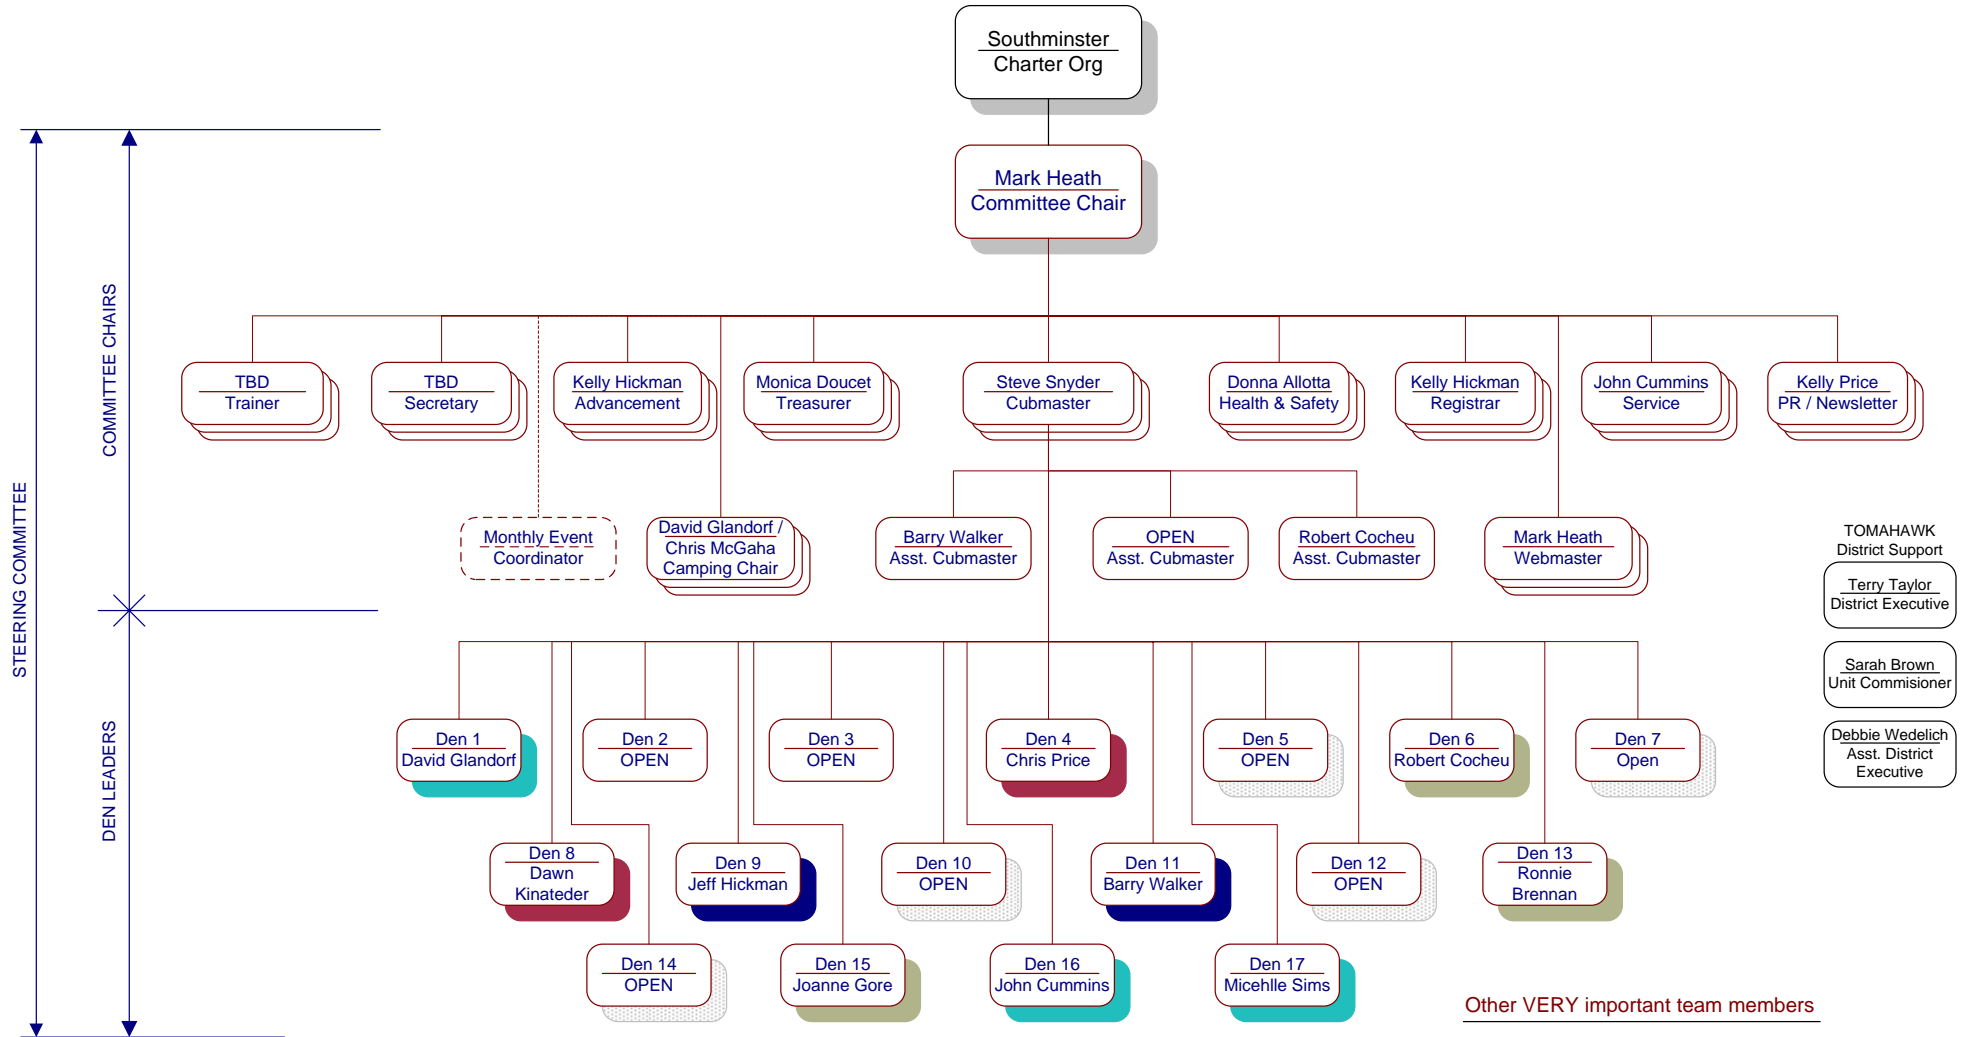

PACK 282

6 Sept 2006

STEERING COMMITTEE

COMMITTEE CHAIRS

DEN LEADERS

Other VERY important team members

Den Doodles – Roberta Heath
 Beads – Catherine Brennan
 Class B Shirts - Ginny Farley

www.pack282rocks.com

TIGER WOLF BEAR WEBELO I WEBELO II